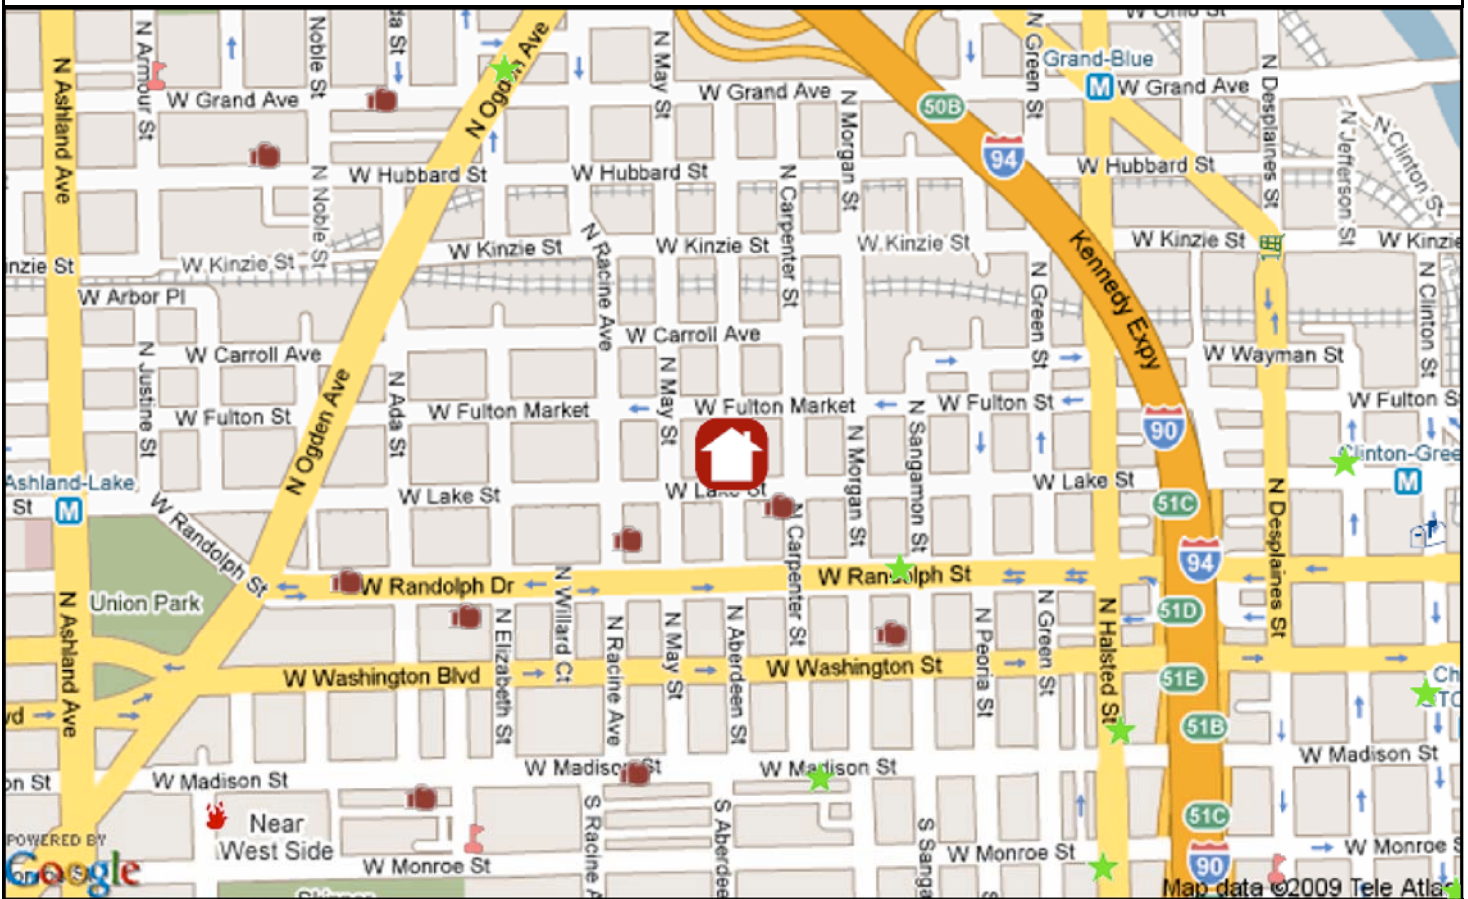

Home-Turf Report for 215 Aberdeen Chicago, IL 60607

Prepared by: Mary Ellen Kuehl // The Kuehl Group, Inc. // (773) 327-5753

© 2001-2009 Home-Turf Marketing Systems, L.L.C. // Visit www.hometurfonline.com or call (800) 689-1652

City Ward#: 27

Alderman: Walter Burnett Jr.
1463 W Chicago Ave, 60622, 312-432-1995

Nearest Public High Schools:

Noble Street Charter High, 1010 N Noble St, 1.0mi NW
Wells Acad. Hs, 936 N Ashland Av, 1.1mi NW

Nearest Private High Schools:

Chicago Acad. For The Arts, 1010 W Chicago, 0.7mi N
West Town Acad., 2021 West Fulton Ave, 1.2mi W
Holy Trinity High, 1443 W Division St, 1.3mi NW

Nearest Public Elementary Schools:

Skinner Elem., 111 S Throop St, 0.4mi SW
Carpenter Elem., 1250 W Erie St, 0.6mi N

Nearest Private Elementary Schools:

Francis Xavier Warde, 120 S Desplaines, 0.7mi SE
Esperanza, 520 N Marshfield Ave, 0.8mi NW

Nearest Daycare Centers:

Teddy Bear Day Care, 150 S Wacker Dr, 1.0mi SE
Bright Horizons at Cook County, 40 N Dearborn St, 1.3mi E
Ame Wayman Day Care Ctr, 511 W Elm St, 1.3mi NE

Nearest Public Library:

Eckhart Park, 1371 W Chicago Ave, 312-746-6069, 0.8mi NW

Nearest Hospital:

Rush University Medical Ctr, 1653 W Congress Pkwy, 1.0mi SW

Nearest Major Grocery Stores:

Jewel, 370 N Des Plaines Ave, 0.6mi E
Aldi, 6520 W Fullerton, 0.9mi S
Dominick's, 1 N Halsted St, 0.9mi S

Nearest Movie Theaters:

Gene Siskel Film Center, 164 S State St, 1.4mi E
AMC Loews 600 N. Michigan Ave. 9, 600 N Michigan Ave, 1.6mi E

Nearest Health Clubs:

Vessel Yoga, 1039 W Lake St, 0.1mi SE
Position Red Corp, 159 N Racine Ave, 0.1mi SW

Nearest Starbucks:

1001 W Madison St, 0.3mi S

Nearest CTA Station:

Grand, Blue Line (O'Hare), 0.5mi NE

Nearest Metra Station: Northwest Station, 0.7mi E

Nearest Fire Station: 0.6mi SW

- Starbucks
- Health Club
- Dog Park
- Day Care
- Major Grocery
- Library
- Hospital
- Post Office
- Theater
- Fire Station
- School
- CTA Station
- Metra Station
- City Park

Home-Turf Marketing Systems, L.L.C. and the users of Home-Turf assume no responsibility for any loss or impact resulting from the use of this information. No representations are made regarding the accuracy of the information provided. All data is subject to change and should be verified with local sources.